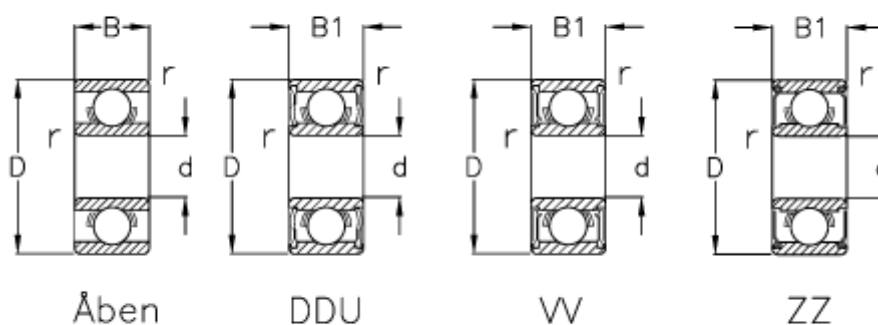

Data Sheet

Article number: 570409008002

Description: NSK Bearing 629 Open
d=9 D=26 B=8 pack of 10 pcs

Measures

B	= 8	Max rpm ZZ-WW = 28000
B1	= 8	r min = -0.6
d	= 9	Type = 629
D	= 26	
Load Cor (N)	= 1970	
Load Cr (N)	= 4550	
Max rpm DD	= 22000	
Max rpm open	= 34000	